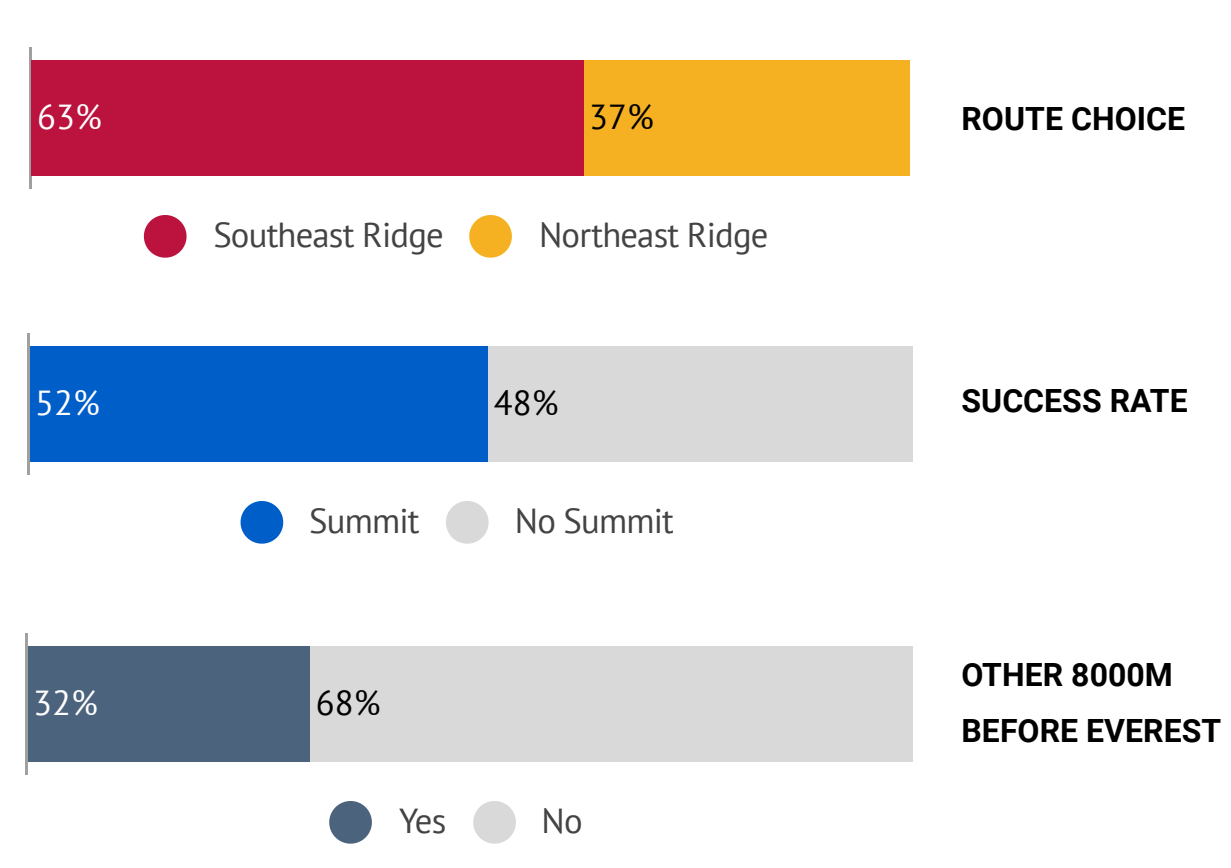

EVEREST - THE IRISH SUMMITS

67 IRISH SUMMITS OF EVEREST

County	From / Resident	# Summits	# Climbers	via Northeast Ridge	via Southeast Ridge
Antrim	Northern Ireland	3	3	1	2
Armagh	Northern Ireland	2	2	0	2
Clare	Ireland	1	1	0	1
Cork	Ireland	6	5	1	5
Derry	Northern Ireland	1	1	1	0
Donegal	Ireland	1	1	1	0
Down	Northern Ireland	13	4	8	5
Dublin	Ireland	13	13	3	10
Fermanagh	Northern Ireland	3	3	3	0
Galway	Ireland	2	2	0	2
Kerry	Ireland	2	2	0	2
Kildare	Ireland	1	1	0	1
Limerick	Ireland	4	4	3	1
Mayo	Ireland	1	1	0	1
Meath	Ireland	2	2	0	2
Offaly	Ireland	1	1	1	0
Tyrone	Northern Ireland	5	1	2	3
Wexford	Ireland	1	1	0	1
Wicklow	Ireland	2	2	1	1
Diaspora	Various	3	3	0	3

EVEREST SUMMITS BY COUNTY

IRISH SUMMITS OF EVEREST BY YEAR (1993-2019)

IRISH CLIMBERS ON EVEREST BY YEAR (1993-2019)

TOTAL EVEREST SUMMITS BY YEAR (1953-2018)

Source: Himalayan Database. 2019 is projected - Actual total will be available later in 2019

TOTAL EVEREST FATALITIES BY YEAR (1953-2019)

Source: Himalayan Database. 2014 deaths due to icefall avalanche, 2015 deaths due to Earthquake & Avalanche at Base Camp