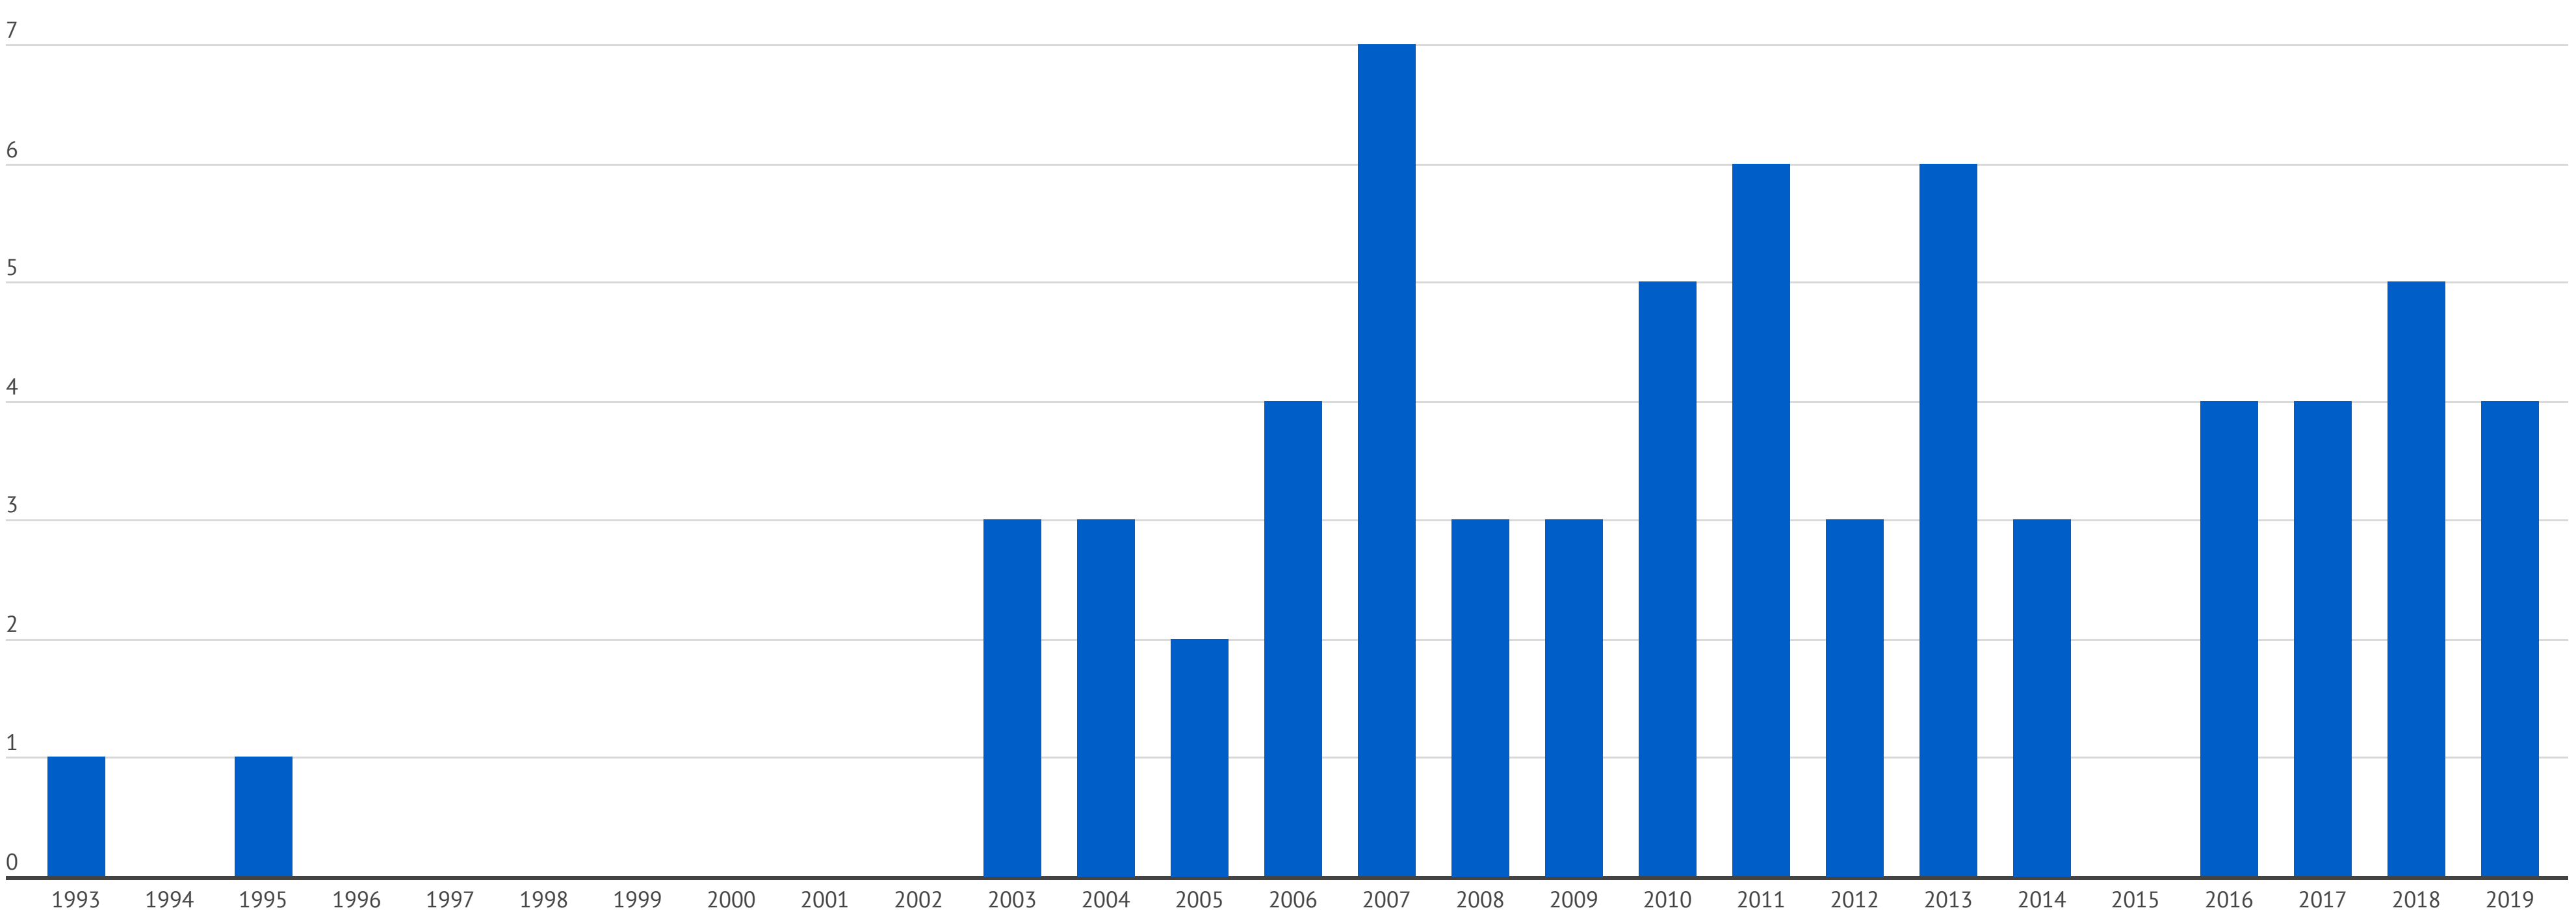

EVEREST - THE IRISH SUMMITS

67 IRISH SUMMITS OF EVEREST

County	From / Resident	# Summits	# Climbers	via Northeast Ridge	via Southeast Ridge
Antrim	Northern Ireland	3	3	1	2
Armagh	Northern Ireland	2	2	0	2
Clare	Ireland	1	1	0	1
Cork	Ireland	6	5	1	5
Derry	Northern Ireland	1	1	1	0
Donegal	Ireland	1	1	1	0
Down	Northern Ireland	13	4	8	5
Dublin	Ireland	13	13	3	10
Fermanagh	Northern Ireland	3	3	3	0
Galway	Ireland	2	2	0	2
Kerry	Ireland	2	2	0	2
Kildare	Ireland	1	1	0	1
Limerick	Ireland	4	4	3	1
Mayo	Ireland	1	1	0	1
Meath	Ireland	2	2	0	2
Offaly	Ireland	1	1	1	0
Tyrone	Northern Ireland	5	1	2	3
Wexford	Ireland	1	1	0	1
Wicklow	Ireland	2	2	1	1
Diaspora	Various	3	3	0	3

EVEREST SUMMITS BY COUNTY

IRISH SUMMITS OF EVEREST BY YEAR (1993-2019)

IRISH CLIMBERS ON EVEREST BY YEAR (1993-2019)

TOTAL EVEREST SUMMITS BY YEAR (1953-2018)

Source: Himalayan Database. 2019 is projected - Actual total will be available later in 2019

TOTAL EVEREST FATALITIES BY YEAR (1953-2019)

Source: Himalayan Database. 2014 deaths due to icefall avalanche, 2015 deaths due to Earthquake & Avalanche at Base Camp