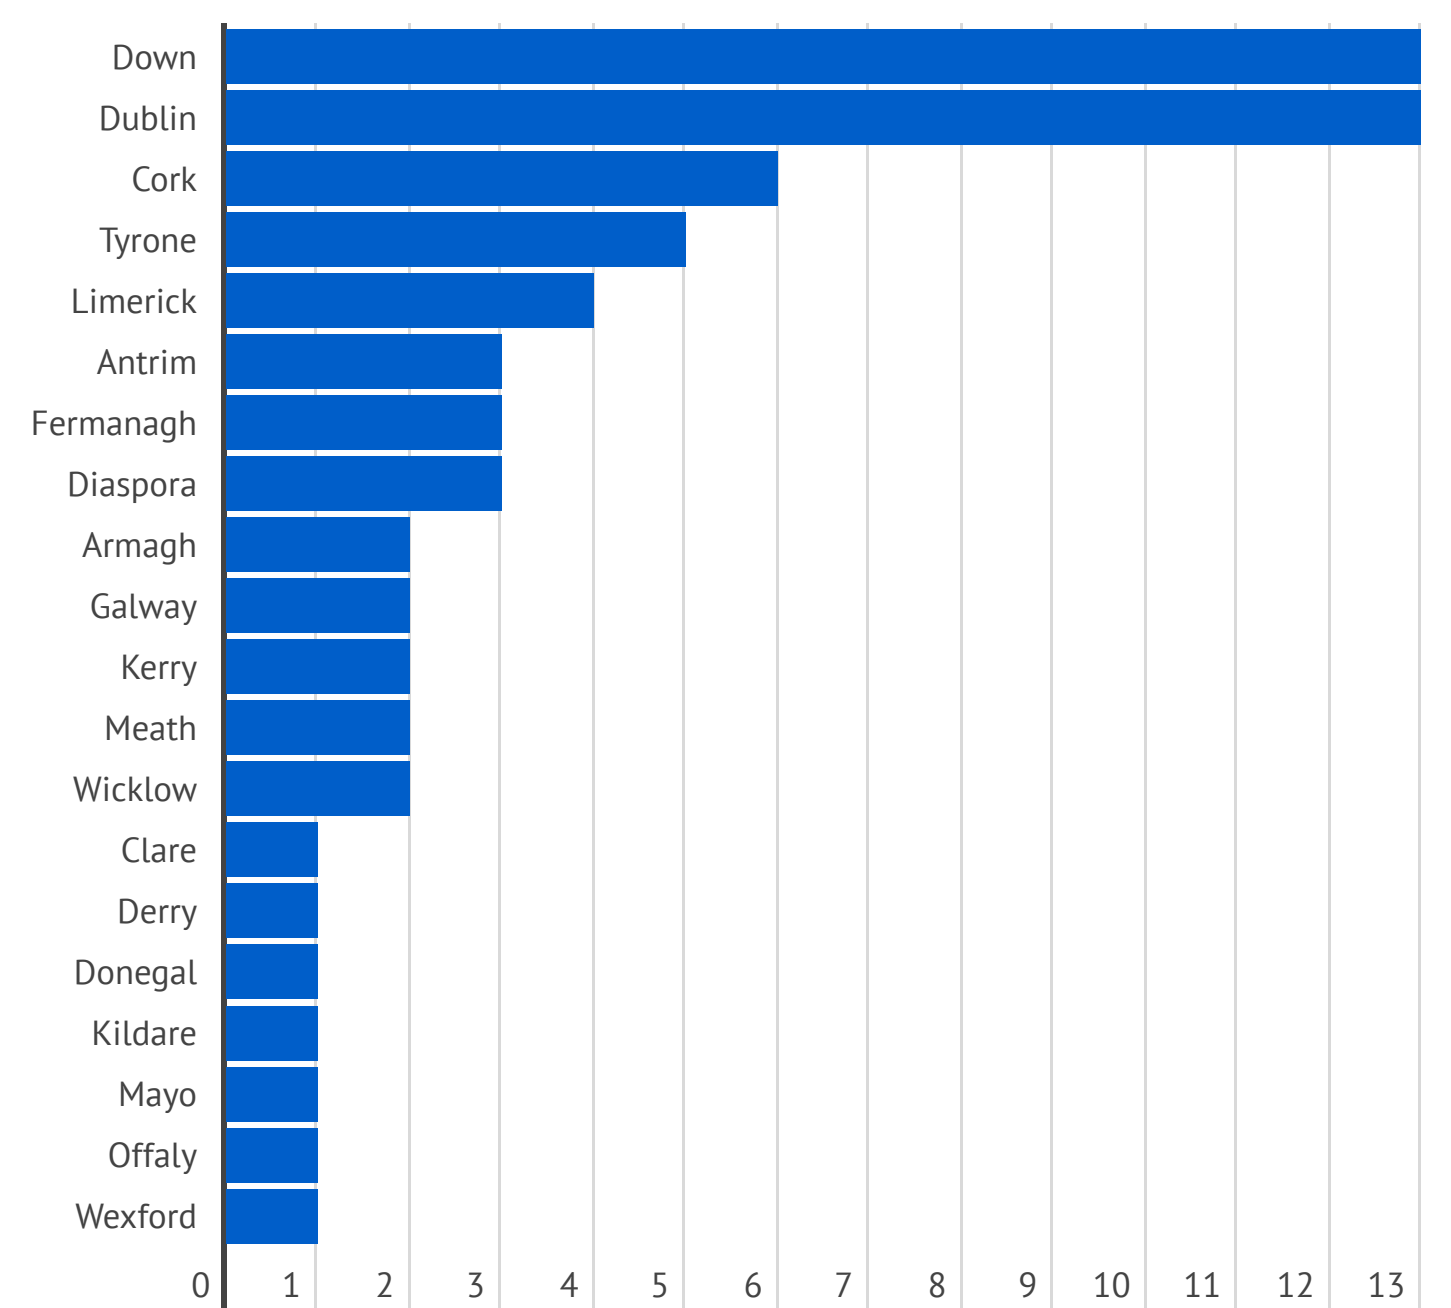

EVEREST - THE IRISH SUMMITS

67 IRISH SUMMITS OF EVEREST

County	From / Resident	# Summits	# Climbers	via Northeast Ridge	via Southeast Ridge
Antrim	Northern Ireland	3	3	1	2
Armagh	Northern Ireland	2	2	0	2
Clare	Ireland	1	1	0	1
Cork	Ireland	6	5	1	5
Derry	Northern Ireland	1	1	1	0
Donegal	Ireland	1	1	1	0
Down	Northern Ireland	13	4	8	5
Dublin	Ireland	13	13	3	10
Fermanagh	Northern Ireland	3	3	3	0
Galway	Ireland	2	2	0	2
Kerry	Ireland	2	2	0	2
Kildare	Ireland	1	1	0	1
Limerick	Ireland	4	4	3	1
Mayo	Ireland	1	1	0	1
Meath	Ireland	2	2	0	2
Offaly	Ireland	1	1	1	0
Tyrone	Northern Ireland	5	1	2	3
Wexford	Ireland	1	1	0	1
Wicklow	Ireland	2	2	1	1
Diaspora	Various	3	3	0	3

EVEREST SUMMITS BY COUNTY

IRISH SUMMITS OF EVEREST BY YEAR (1993-2019)

IRISH CLIMBERS ON EVEREST BY YEAR (1993-2019)

TOTAL EVEREST SUMMITS BY YEAR (1953-2018)

Source: Himalayan Database. 2019 is projected - Actual total will be available later in 2019

TOTAL EVEREST FATALITIES BY YEAR (1953-2019)

Source: Himalayan Database. 2014 deaths due to icefall avalanche, 2015 deaths due to Earthquake & Avalanche at Base Camp