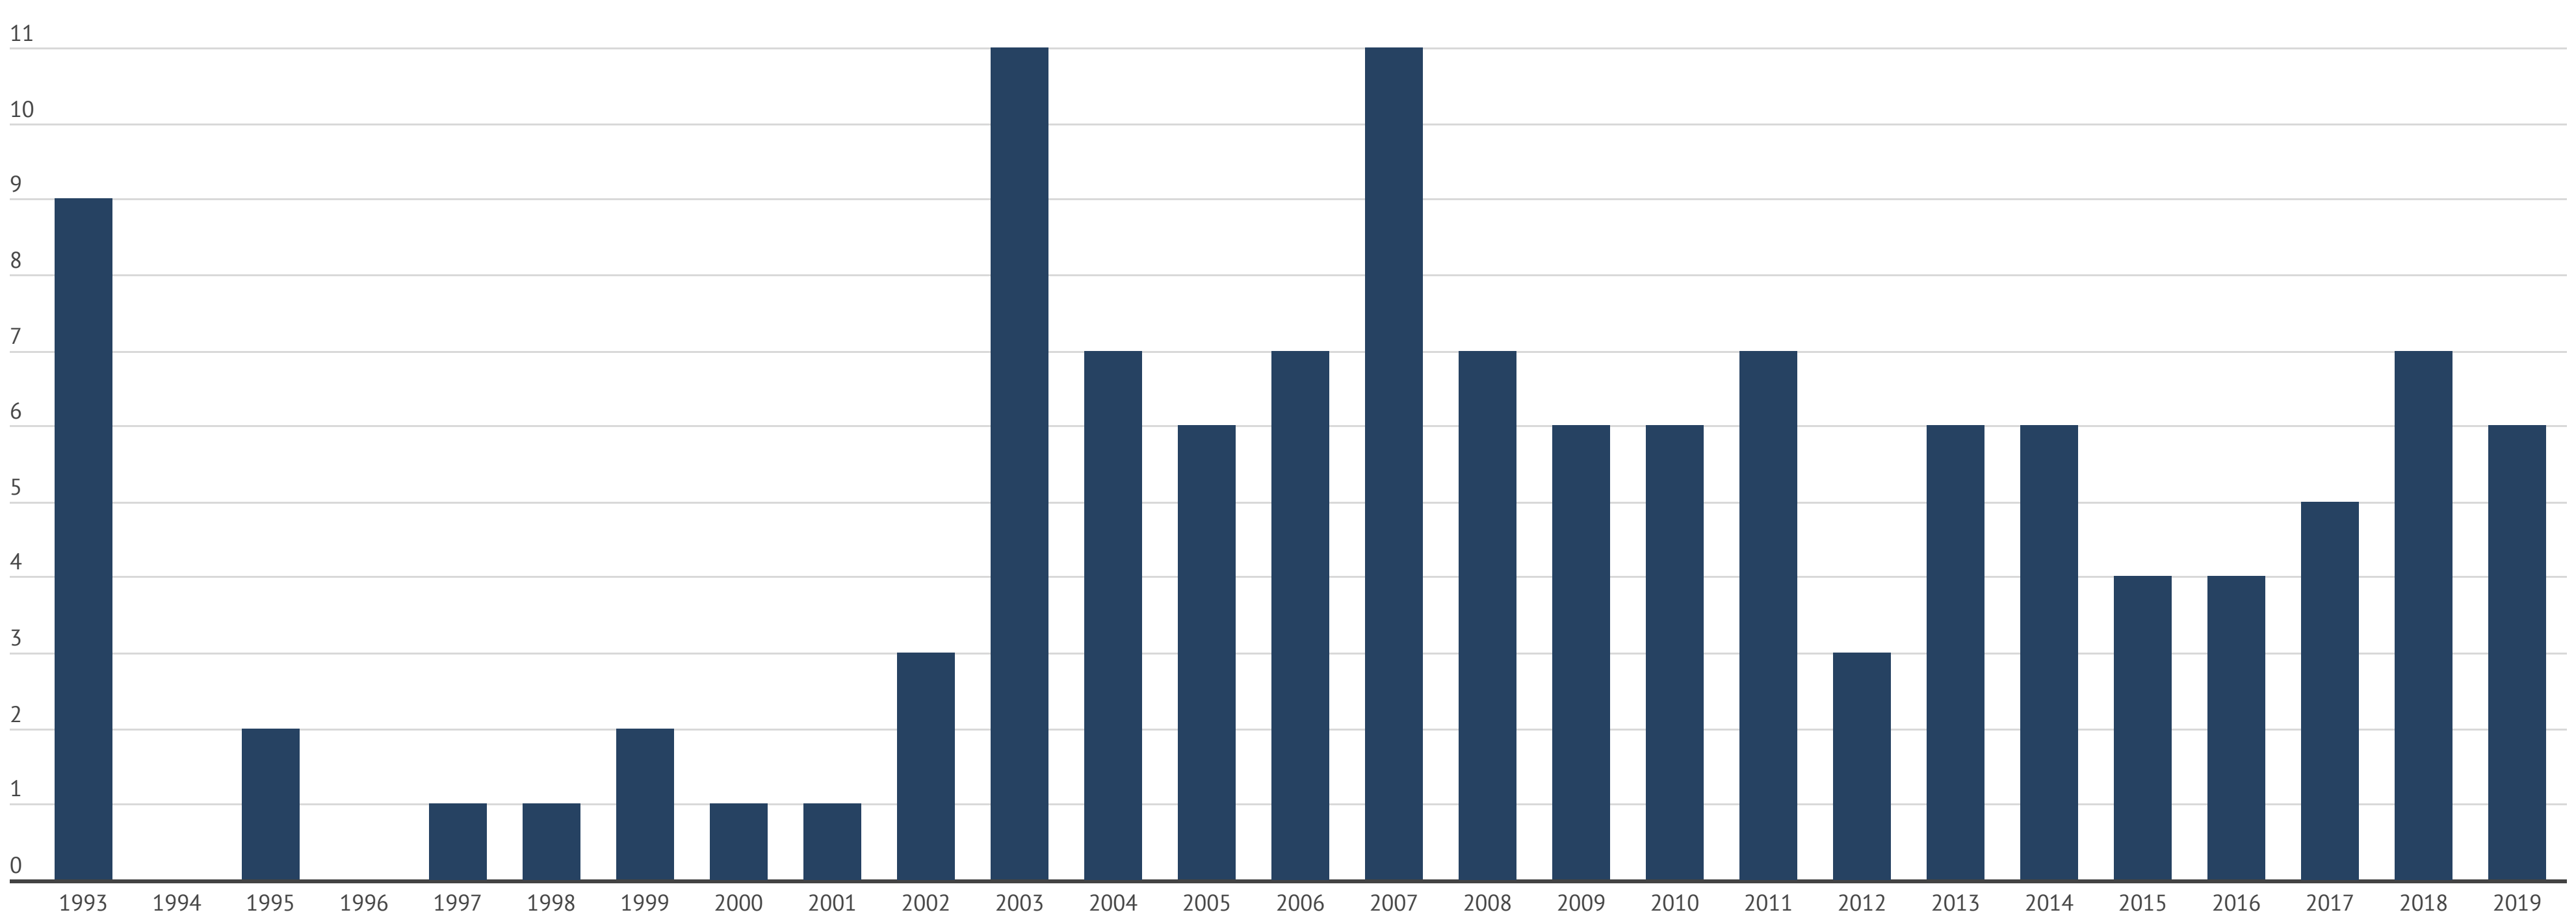

EVEREST - THE IRISH SUMMITS

67 IRISH SUMMITS OF EVEREST

County	From / Resident	# Summits	# Climbers	via Northeast Ridge	via Southeast Ridge
Antrim	Northern Ireland	3	3	1	2
Armagh	Northern Ireland	2	2	0	2
Clare	Ireland	1	1	0	1
Cork	Ireland	6	5	1	5
Derry	Northern Ireland	1	1	1	0
Donegal	Ireland	1	1	1	0
Down	Northern Ireland	13	4	8	5
Dublin	Ireland	13	13	3	10
Fermanagh	Northern Ireland	3	3	3	0
Galway	Ireland	2	2	0	2
Kerry	Ireland	2	2	0	2
Kildare	Ireland	1	1	0	1
Limerick	Ireland	4	4	3	1
Mayo	Ireland	1	1	0	1
Meath	Ireland	2	2	0	2
Offaly	Ireland	1	1	1	0
Tyrone	Northern Ireland	5	1	2	3
Wexford	Ireland	1	1	0	1
Wicklow	Ireland	2	2	1	1
Diaspora	Various	3	3	0	3

EVEREST SUMMITS BY COUNTY

IRISH SUMMITS OF EVEREST BY YEAR (1993-2019)

IRISH CLIMBERS ON EVEREST BY YEAR (1993-2019)

TOTAL EVEREST SUMMITS BY YEAR (1953-2018)

Source: Himalayan Database. 2019 is projected - Actual total will be available later in 2019

TOTAL EVEREST FATALITIES BY YEAR (1953-2019)

Source: Himalayan Database. 2014 deaths due to icefall avalanche, 2015 deaths due to Earthquake & Avalanche at Base Camp