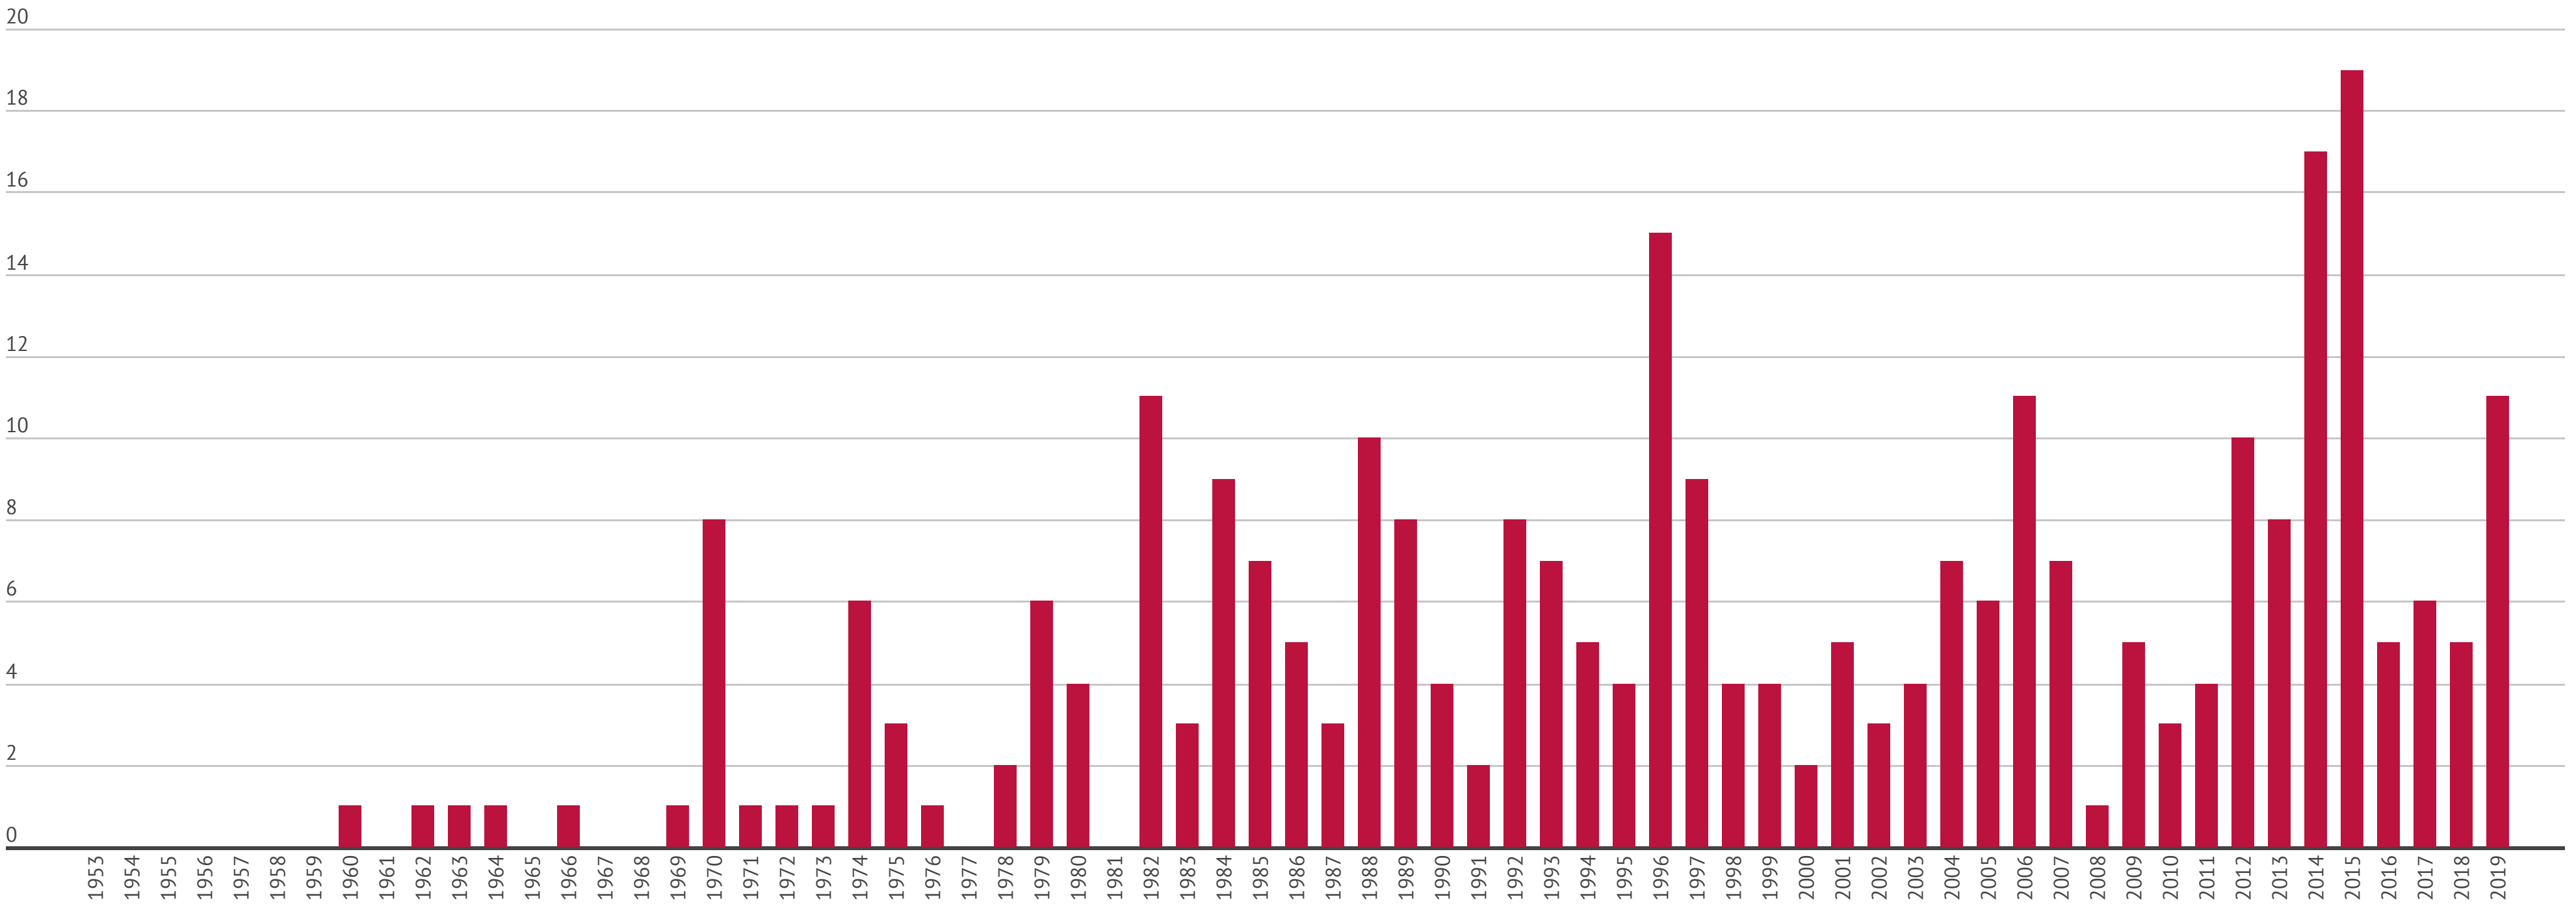

EVEREST - THE IRISH SUMMITS

67 IRISH SUMMITS OF EVEREST

County	From / Resident	# Summits	# Climbers	via Northeast Ridge	via Southeast Ridge
Antrim	Northern Ireland	3	3	1	2
Armagh	Northern Ireland	2	2	0	2
Clare	Ireland	1	1	0	1
Cork	Ireland	6	5	1	5
Derry	Northern Ireland	1	1	1	0
Donegal	Ireland	1	1	1	0
Down	Northern Ireland	13	4	8	5
Dublin	Ireland	13	13	3	10
Fermanagh	Northern Ireland	3	3	3	0
Galway	Ireland	2	2	0	2
Kerry	Ireland	2	2	0	2
Kildare	Ireland	1	1	0	1
Limerick	Ireland	4	4	3	1
Mayo	Ireland	1	1	0	1
Meath	Ireland	2	2	0	2
Offaly	Ireland	1	1	1	0
Tyrone	Northern Ireland	5	1	2	3
Wexford	Ireland	1	1	0	1
Wicklow	Ireland	2	2	1	1
Diaspora	Various	3	3	0	3

EVEREST SUMMITS BY COUNTY

IRISH SUMMITS OF EVEREST BY YEAR (1993-2019)

IRISH CLIMBERS ON EVEREST BY YEAR (1993-2019)

TOTAL EVEREST SUMMITS BY YEAR (1953-2018)

Source: Himalayan Database. 2019 is projected - Actual total will be available later in 2019

TOTAL EVEREST FATALITIES BY YEAR (1953-2019)

Source: Himalayan Database. 2014 deaths due to icefall avalanche, 2015 deaths due to Earthquake & Avalanche at Base Camp