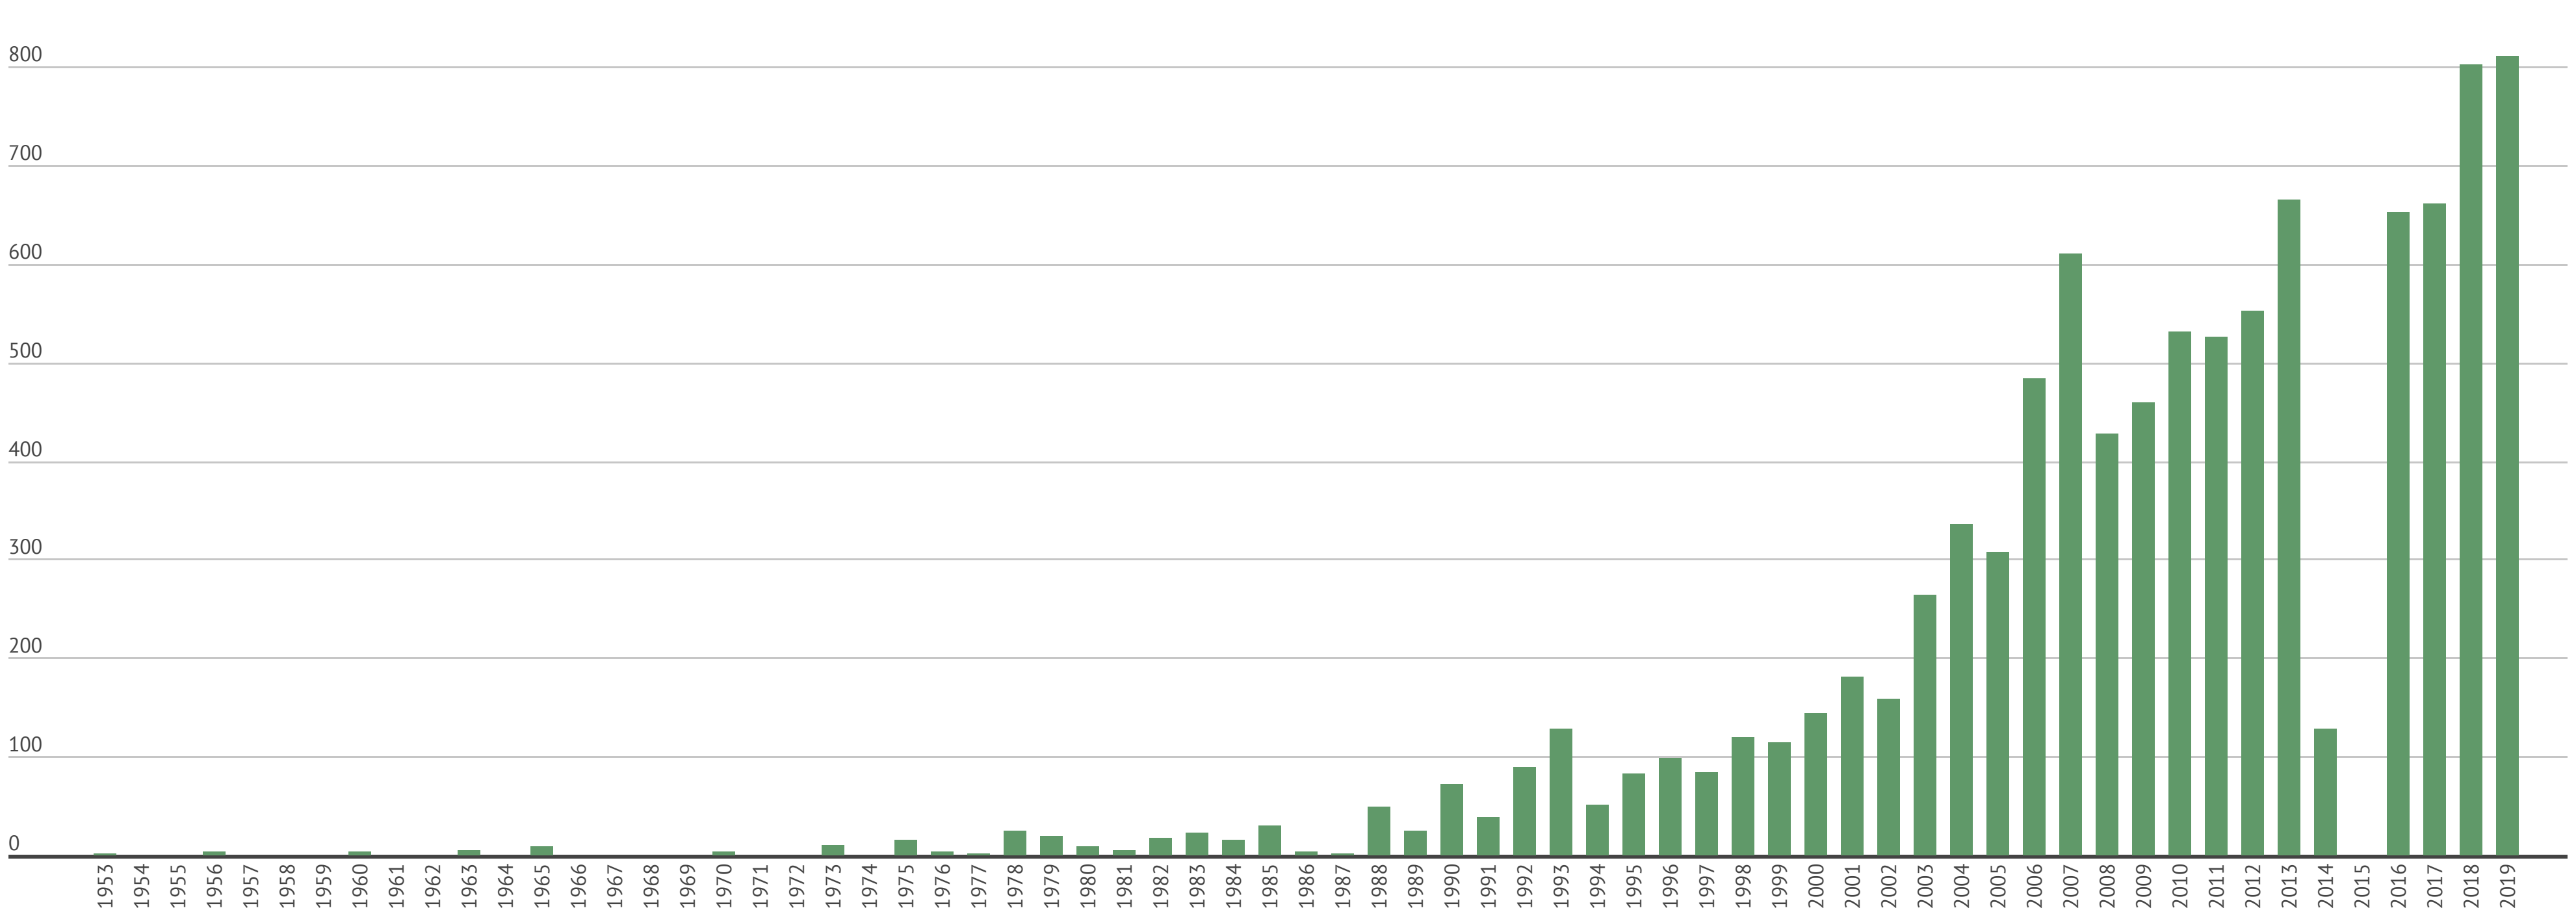

EVEREST - THE IRISH SUMMITS

67 IRISH SUMMITS OF EVEREST

County	From / Resident	# Summits	# Climbers	via Northeast Ridge	via Southeast Ridge
Antrim	Northern Ireland	3	3	1	2
Armagh	Northern Ireland	2	2	0	2
Clare	Ireland	1	1	0	1
Cork	Ireland	6	5	1	5
Derry	Northern Ireland	1	1	1	0
Donegal	Ireland	1	1	1	0
Down	Northern Ireland	13	4	8	5
Dublin	Ireland	13	13	3	10
Fermanagh	Northern Ireland	3	3	3	0
Galway	Ireland	2	2	0	2
Kerry	Ireland	2	2	0	2
Kildare	Ireland	1	1	0	1
Limerick	Ireland	4	4	3	1
Mayo	Ireland	1	1	0	1
Meath	Ireland	2	2	0	2
Offaly	Ireland	1	1	1	0
Tyrone	Northern Ireland	5	1	2	3
Wexford	Ireland	1	1	0	1
Wicklow	Ireland	2	2	1	1
Diaspora	Various	3	3	0	3

EVEREST SUMMITS BY COUNTY

IRISH SUMMITS OF EVEREST BY YEAR (1993-2019)

IRISH CLIMBERS ON EVEREST BY YEAR (1993-2019)

TOTAL EVEREST SUMMITS BY YEAR (1953-2018)

Source: Himalayan Database. 2019 is projected - Actual total will be available later in 2019

TOTAL EVEREST FATALITIES BY YEAR (1953-2019)

Source: Himalayan Database. 2014 deaths due to icefall avalanche, 2015 deaths due to Earthquake & Avalanche at Base Camp